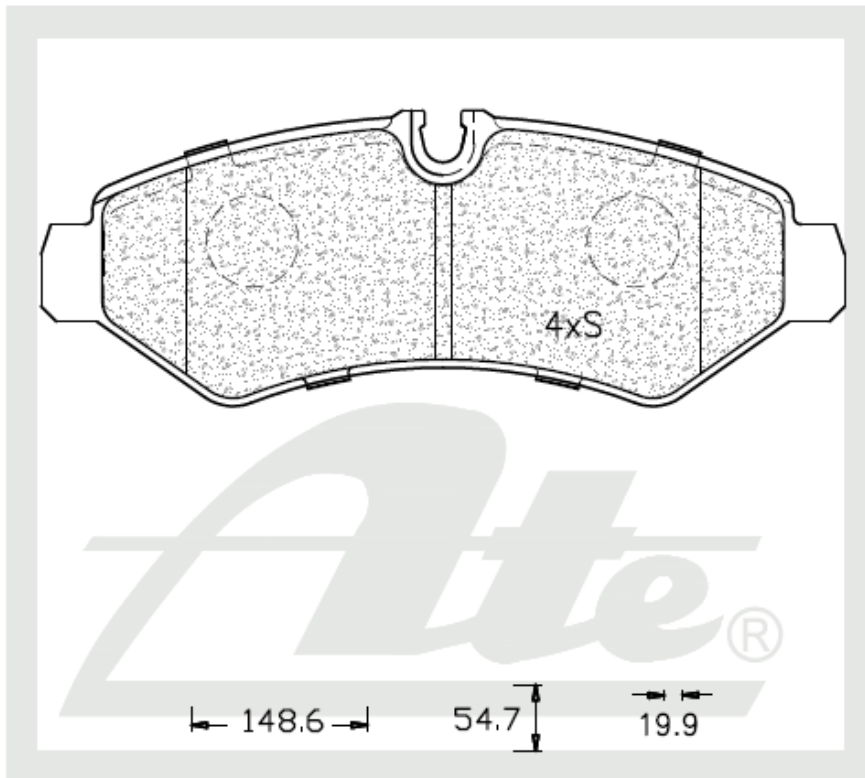

NEW PART NUMBER

Drawing

Details of New Part

Brake Pad – Rear

Product Dimensions

Length – 148.6

Height – 54.7

Thickness – 19.9

Package Dimensions

Weight – 1500g

L – 185mm

W – 100mm

H – 65mm

Barcode

ATE1389

Front	Position	Rear